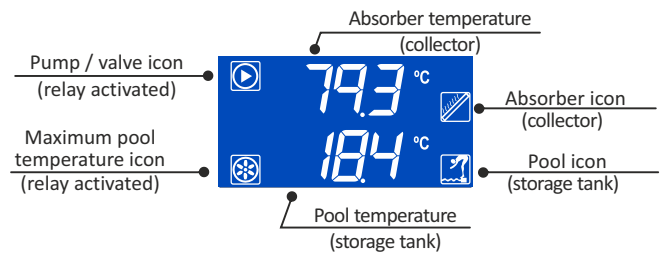

TECHNICAL CHARACTERISTICS

Measures mm

- Power supply: 230V~ +10% / -15% 50/60Hz
- Illuminated LCD: 40 x 20 mm
- Housing: ABS plastic V0 IP40
- Environment: Humidity = 20 to 85% / Pollution = 2
- Storage Temperature: -10...60°C
- Operating Temperature: -5...40°C
- 3 SPDT relays 10A 250V~ with potential free contacts
- Including 2 x 1.5 m Pt1000 probes (5.922 + 5.743)

Model	Code	Description	EAN code	Price without (IVA)
Allegro Pool	20.106	Surface control for heating swimming pools with solar thermal energy	8.431.269.201.068	.-
Soncab 301 Pt1000 Abrazadera	5.922	Probe with adjustable clamp for fixing in ducts. Range -50 to +120°C	8.431.269.059.225	.-
Soncab 301 Pt1000	5.743	Probe with 1.5 m silicone cable IP67. Range -50°C to +200°C	8.431.269.057.436	.-

All rights and contents of this document are reserved. The total or partial reproduction of this publication by any means is prohibited without the prior written authorisation of SONDER REGULACIÓN S.A. The graphics and information described in this document are for guidance only and may include technical or typographical errors. SONDER REGULACIÓN S.A. reserves the right to modify this document without prior notice. Production, design and photocomposition: SONDER REGULACIÓN S.A.

Sonder Regulación, S.A. Avda. La Llana, 93 - 08191 RUBÍ - (Barcelona) SPAIN - www.sonderregulacion.com

6586498 ENG - ABR21