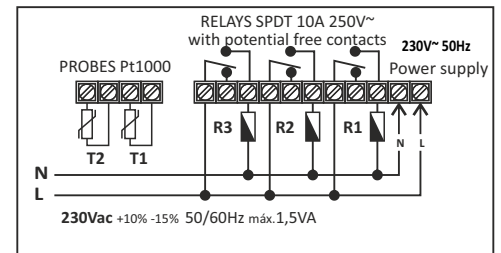

During operation in normal mode (MODE AUTO), you can see on the display the temperatures of the probes and the status of the devices associated with the relays.

Easy handling for the user, it operates without the need for programming, by means of three pushbuttons to choose the activation differential, the maximum temperature and the operating mode.

Very clear blue backlit LCD display.

With Versatility in installation: cable entry from the bottom or rear, fastening by means of a cable clamp or PG, ample space for connection and wall mounting.

## TECHNICAL CHARACTERISTICS

Measures mm

- Power supply: 230V~ +10% / -15% 50/60Hz
- Illuminated LCD: 40 x 20 mm
- Housing: ABS plastic V0 IP40
- Environment: Humidity = 20 to 85% / Pollution = 2
- Storage Temperature: -10...60°C
- Operating Temperature: -5...40°C
- 3 SPDT relays 10A 250V~ with potential free contacts
- Including 2 x 1.5 m Pt1000 probes (5.922 + 5.743)

Model	Code	Description	EAN code	Price without (IVA)
Allegro Pool	20.106	Surface control for heating swimming pools with solar thermal energy	8.431.269.201.068	.-
Soncab 301 Pt1000 Abrazadera	5.922	Probe with adjustable clamp for fixing in ducts. Range -50 to +120°C	8.431.269.059.225	.-
Soncab 301 Pt1000	5.743	Probe with 1.5 m silicone cable IP67. Range -50°C to +200°C	8.431.269.057.436	.-