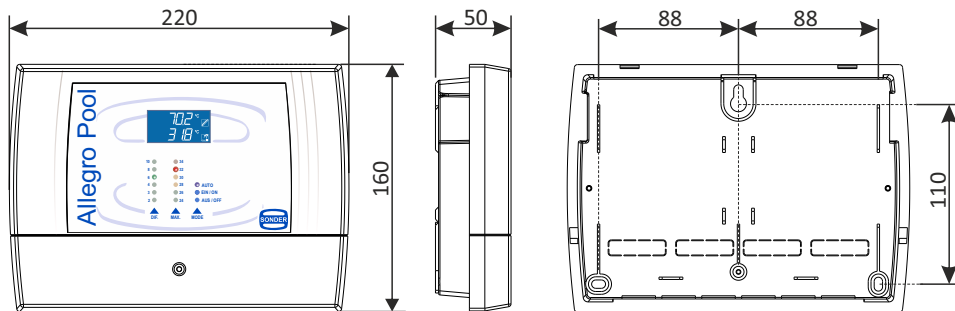

TECHNICAL CHARACTERISTICS

Measures mm

- Power supply: 230V~ +10% / -15% 50/60Hz
- Illuminated LCD: 40 x 20 mm
- Housing: ABS plastic V0 IP40
- Environment: Humidity = 20 to 85% / Pollution = 2
- Storage Temperature: -10...60°C
- Operating Temperature: -5...40°C
- 3 SPDT relays 10A 250V~ with potential free contacts
- Including 2 x 1.5 m Pt1000 probes (5.922 + 5.743)

Model	Code	Description	EAN code	Price without (IVA)
Allegro Pool	20.106	Surface control for heating swimming pools with solar thermal energy	8.431.269.201.068	.-
Soncab 301 Pt1000 Abrazadera	5.922	Probe with adjustable clamp for fixing in ducts. Range -50 to +120°C	8.431.269.059.225	.-
Soncab 301 Pt1000	5.743	Probe with 1.5 m silicone cable IP67. Range -50°C to +200°C	8.431.269.057.436	.-

All rights and contents of this document are reserved. The total or partial reproduction of this publication by any means is prohibited without the prior written authorisation of SONDER REGULACIÓN S.A. The graphics and information described in this document are for guidance only and may include technical or typographical errors. SONDER REGULACIÓN S.A. reserves the right to modify this document without prior notice. Production, design and photocomposition: SONDER REGULACIÓN S.A.

Sonder Regulación, S.A. Avda. La Llana, 93 - 08191 RUBÍ - (Barcelona) SPAIN - www.sonderregulacion.com

6586498 ENG - ABR21