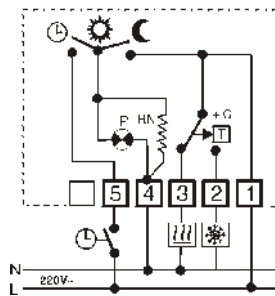

* **Acción:** todo/nada. CLASE II, . Producto CE . Placa 2000 excluida del precio del termostato.

GB

* Mechanical thermostat of 2 wires with wheel big selector. Sensor element of diaphragm of special stainless steel, of maximum sensibility and silver contacts. Range 6° at 30°C. With two limits to reduce or block temperature selection against not authorized manipulations.

* Dimensions: 76 x 76 x 33 mm.

* Differential: less than 1°C.

* Rupture power: 15(2.5)A 250Vac only TA3001 (SPST) and TA3002 heating contact (SPDT). The rest of the models 10(2.5)A 250Vac.

* Contact action: on/off.

* Class II, IP 20, ,homologated product CE. Placa 2000 excluded from the price of thermostat.

TA-1001

TA-1002

TA-1006

TA-1007

TA-1008

TA-1012

Clase II