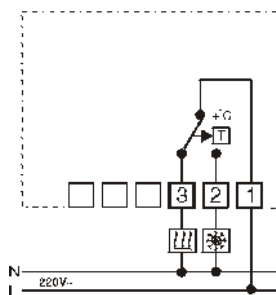

SERIE TA 1000

E

* **Aplicaciones:** regulación de la temperatura en viviendas y locales públicos, para control de calderas a gas, gasoil, eléctricas, radiadores, bombas de calor, climatizadores, fan-coil, calor radiante, válvula de zona, etc.

* **Características:** termostatos mecánicos a 2 hilos con rueda selectora grande, caja cuadrada de 76 x 76 mm, altura 33 mm de moderno diseño. Elemento sensor a base de membrana de acero inoxidable especial, de máxima sensibilidad. Contactos de plata. Escala: 6° a 30 °C. Protección IP20 con topes para limitación o bloqueo de mando contra manipulaciones no autorizadas. Diferencial: inferior a 1 °C, 15 (2,5) A 250 Vac. solo TA3001 y TA3002 contacto de calefacción, resto 10 (2,5) A 250 Vac. Para ventilar o calefactar cuadros eléctricos existen modelos disponibles bajo pedido.

* **Acción:** todo/nada. CLASE II, . Producto CE . Placa 2000 excluida del precio del termostato.

GB

* Mechanical thermostat of 2 wires with wheel big selector. Sensor element of diaphragm of special stainless steel, of maximum sensibility and silver contacts. Range 6° at 30°C. With two limits to reduce or block temperature selection against not authorized manipulations.

* Dimensions: 76 x 76 x 33 mm.

* Differential: less than 1°C.

* Rupture power: 15(2.5)A 250Vac only TA3001 (SPST) and TA3002 heating contact (SPDT). The rest of the models 10(2.5)A 250Vac.

* Contact action: on/off.

* Class II, IP 20, ,homologated product CE. Placa 2000 excluded from the price of thermostat.

TA-1002

Clase II

IP20

Distribuido por:

Avda. La Llana, 93
08191 RUBI (Barcelona)
Telf: +34 93 588 42 11
Fax: +34 93 588 49 94
e-mail: info@sonder-regulacion.com
Web: www.sonder-regulacion.com

Sonder Regulación, S.A.