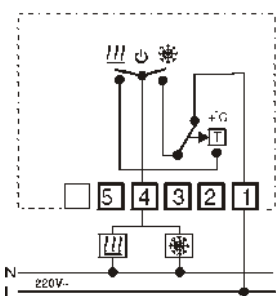

* **Acción:** todo/nada. CLASE II, . Producto CE . Placa 2000 excluida del precio del termostato.

GB

* Mechanical thermostat of 2 wires with wheel big selector. Sensor element of diaphragm of special stainless steel, of maximum sensibility and silver contacts. Range 6° at 30°C. With two limits to reduce or block temperature selection against not authorized manipulations.

* Dimensions: 76 x 76 x 33 mm.

* Differential: less than 1°C.

* Rupture power: 15(2.5)A 250Vac only TA3001 (SPST) and TA3002 heating contact (SPDT). The rest of the models 10(2.5)A 250Vac.

* Contact action: on/off.

* Class II, IP 20, ,homologated product CE. Placa 2000 excluded from the price of thermostat.

TA-1001

TA-1002

TA-1006

TA-1007

TA-1008

TA-1012

Clase II