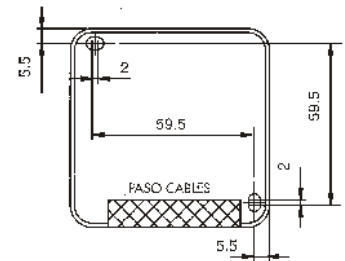

SERIE TA 1000

E

* **Aplicaciones:** regulación de la temperatura en viviendas y locales públicos, para control de calderas a gas, gasoil, eléctricas, radiadores, bombas de calor, climatizadores, fan-coil, calor radiante, válvula de zona, etc.

* **Características:** termostatos mecánicos a 2 hilos con rueda selectora grande, caja cuadrada de 76 x 76 mm, altura 33 mm de moderno diseño. Elemento sensor a base de membrana de acero inoxidable especial, de máxima sensibilidad. Contactos de plata. Escala: 6° a 30 °C. Protección IP20 con topes para limitación o bloqueo de mando contra manipulaciones no autorizadas. Diferencial: inferior a 1 °C, 15 (2,5) A 250 Vac. solo TA3001 y TA3002 contacto de calefacción, resto 10 (2,5) A 250 Vac. Para ventilar o calefactar cuadros eléctricos existen modelos disponibles bajo pedido.

* **Acción:** todo/nada. CLASE II, . Producto CE . Placa 2000 excluida del precio del termostato.

GB

* Mechanical thermostat of 2 wires with wheel big selector. Sensor element of diaphragm of special stainless steel, of maximum sensibility and silver contacts. Range 6° at 30°C. With two limits to reduce or block temperature selection against not authorized manipulations.

* Dimensions: 76 x 76 x 33 mm.

* Differential: less than 1°C.

* Rupture power: 15(2.5)A 250Vac only TA3001 (SPST) and TA3002 heating contact (SPDT). The rest of the models 10(2.5)A 250Vac.

* Contact action: on/off.

* Class II, IP 20, ,homologated product CE. Placa 2000 excluded from the price of thermostat.

TA-1006

Clase II

IP20

Distribuido por:

Avda. La Llana, 93
08191 RUBI (Barcelona)
Telf: +34 93 588 42 11
Fax: +34 93 588 49 94
e-mail: info@sonder-regulacion.com
Web: www.sonder-regulacion.com

Sonder Regulación, S.A.