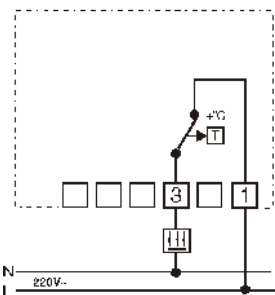

* **Características:** termostatos mecánicos a 2 hilos con rueda selectora grande, caja cuadrada de 76 x 76 mm, altura 33 mm de moderno diseño. Elemento sensor a base de membrana de acero inoxidable especial, de máxima sensibilidad. Contactos de plata. Escala: 6° a 30 °C. Protección IP20 con topes para limitación o bloqueo de mando contra manipulaciones no autorizadas. Diferencial: inferior a 1 °C, 15 (2,5) A 250 Vac. solo TA3001 y TA3002 contacto de calefacción, resto 10 (2,5) A 250 Vac. Para ventilar o calefactar cuadros eléctricos existen modelos disponibles bajo pedido.

* **Acción:** todo/nada. CLASE II, . Producto CE . Placa 2000 excluida del precio del termostato.

GB

* Mechanical thermostat of 2 wires with wheel big selector. Sensor element of diaphragm of special stainless steel, of maximum sensibility and silver contacts. Range 6° at 30°C. With two limits to reduce or block temperature selection against not authorized manipulations.

* Dimensions: 76 x 76 x 33 mm.

* Differential: less than 1°C.

* Rupture power: 15(2.5)A 250Vac only TA3001 (SPST) and TA3002 heating contact (SPDT). The rest of the models 10(2.5)A 250Vac.

* Contact action: on/off.

* Class II, IP 20, ,homologated product CE. Placa 2000 excluded from the price of thermostat.

TA-1001