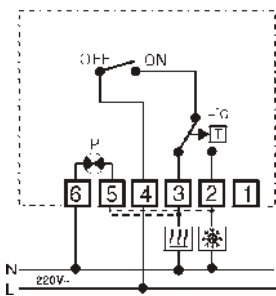

* Dimensions: 76 x 76 x 33 mm.

* Differential: less than 1°C.

* Rupture power: 15(2.5)A 250Vac only TA3001 (SPST) and TA3002 heating contact (SPDT). The rest of the models 10(2.5)A 250Vac.

* Contact action: on/off.

* Class II, IP 20, ,homologated product CE. Placa 2000 excluded from the price of thermostat.

TA-1001

TA-1002

TA-1006

TA-1007

TA-1008

TA-1012

Clase II