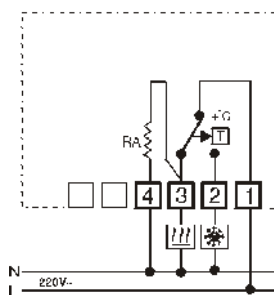

* **Acción:** todo/nada. CLASE II, . Producto CE . Placa 2000 excluida del precio del termostato.

GB

* Mechanical thermostat of 2 wires with wheel big selector. Sensor element of diaphragm of special stainless steel, of maximum sensibility and silver contacts. Range 6° at 30°C. With two limits to reduce or block temperature selection against not authorized manipulations.

* Dimensions: 76 x 76 x 33 mm.

* Differential: less than 1°C.

* Rupture power: 15(2.5)A 250Vac only TA3001 (SPST) and TA3002 heating contact (SPDT). The rest of the models 10(2.5)A 250Vac.

* Contact action: on/off.

* Class II, IP 20, ,homologated product CE. Placa 2000 excluded from the price of thermostat.

TA-1001

TA-1002

TA-1006

TA-1007

TA-1008

TA-1012

Clase II